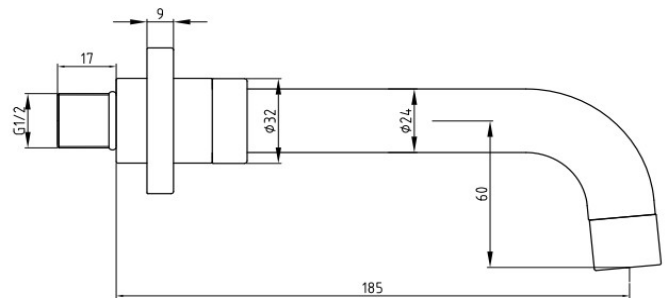

TECHNICAL DATA SHEET

Basin Spout 200mm Wall Mounted Brushed Nickel

Thirty Eight Degrees

BAS-SP-BN

10
YEARS
WARRANTY

SPECIFICATION

Brand	TED Digital
Range	Showering
Product Type	Wall Mounted Spout
Material	Brass
Connection Size	1/2"

CODE(S) & FINSHES

BAS-SP-BN	Brushed Nickel
-----------	----------------

PACK CONTENTS

- Spout
- Concealing Collar

DIAGRAM

TECHNICAL INFORMATION

Wall Mounted Spout
1/2" BSP Male Connection
Suitable for Bath or Basin Use