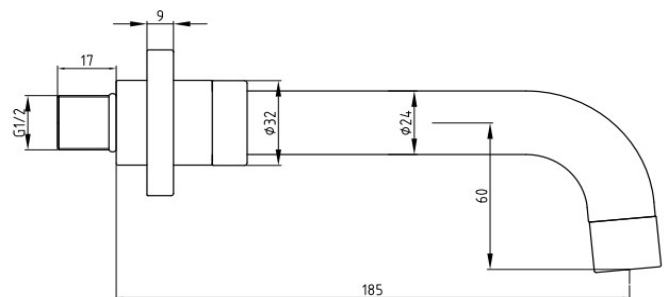

TECHNICAL DATA SHEET

Basin Spout 200mm Wall Mounted Brushed Bronze

Thirty Eight Degrees

BAS-SP-BR

SPECIFICATION

Brand	TED Digital
Range	Showering
Product Type	Wall Mounted Spout
Material	Brass
Connection Size	1/2"

CODE(S) & FINSHES

BAS-SP-BR	Brushed Bronze
-----------	----------------

PACK CONTENTS

- Spout
- Concealing Collar

DIAGRAM

TECHNICAL INFORMATION

Wall Mounted Spout
1/2" BSP Male Connection
Suitable for Bath or Basin Use