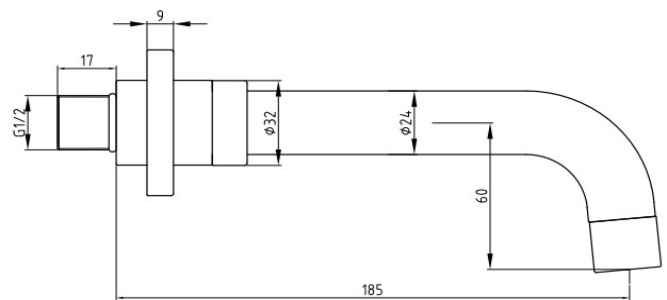

TECHNICAL DATA SHEET

Basin Spout 200mm Wall Mounted Chrome

BAS-SP-CH

Thirty Eight Degrees

SPECIFICATION

Brand	TED Digital
Range	Showering
Product Type	Wall Mounted Spout
Material	Brass
Connection Size	1/2"

CODE(S) & FINSHES

BAS-SP-CH	Chrome
-----------	--------

PACK CONTENTS

- Spout
- Concealing Collar

DIAGRAM

TECHNICAL INFORMATION

Wall Mounted Spout
1/2" BSP Male Connection
Suitable for Bath or Basin Use

FLOW RATE