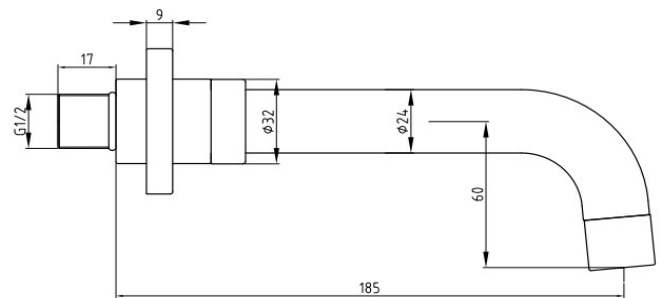

TECHNICAL DATA SHEET

Basin Spout 200mm Wall Mounted Gunmetal Grey

Thirty Eight Degrees

BAS-SP-GG

10

YEARS

WARRANTY

SPECIFICATION

Brand	TED Digital
Range	Showering
Product Type	Wall Mounted Spout
Material	Brass
Connection Size	1/2"

CODE(S) & FINSHES

BAS-SP-GG	Gunmetal Grey
-----------	---------------

PACK CONTENTS

Spout
Concealing Collar

DIAGRAM

TECHNICAL INFORMATION

Wall Mounted Spout
1/2" BSP Male Connection
Suitable for Bath or Basin Use

FLOW RATE

Pressure (Bar)	Flow Rate (L/min)
0.5	7.5
1	13.5
2	17.8
3	22.8
4	25.6
5	28.6