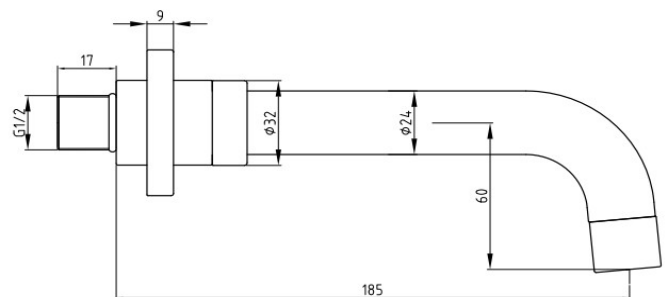

TECHNICAL DATA SHEET

Basin Spout 200mm Wall Mounted Matt Black

BAS-SP-MB

Thirty Eight Degrees

SPECIFICATION

Brand	TED Digital
Range	Showering
Product Type	Wall Mounted Spout
Material	Brass
Connection Size	1/2"

CODE(S) & FINSHES

BAS-SP-MB	Matt Black
-----------	------------

PACK CONTENTS

- Spout
- Concealing Collar

DIAGRAM

TECHNICAL INFORMATION

Wall Mounted Spout
1/2" BSP Male Connection
Suitable for Bath or Basin Use