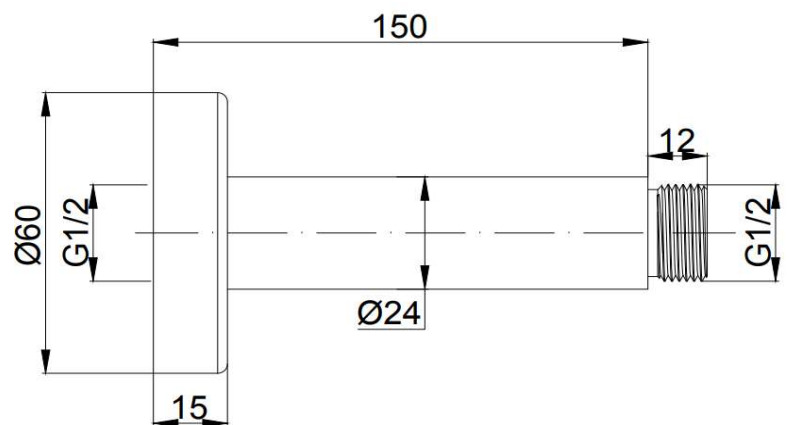

TECHNICAL DATA SHEET

Ceiling Arm 150mm Matt Black

CA150-MB

Thirty Eight Degrees

10
YEARS
WARRANTY

SPECIFICATION

Brand	TED Digital
Range	Showering
Product Type	Ceiling Mounted Shower Arm
Material	Brass
Connection Size	1/2"

CODE(S) & FINSHES

CA150-MB	Matt Black
----------	------------

DIAGRAM

TECHNICAL INFORMATION

Ceiling Mounted Shower Arm

Drill Hole Diameter Ø30-32mm

PACK CONTENTS

Ceiling Mounted Shower Arm