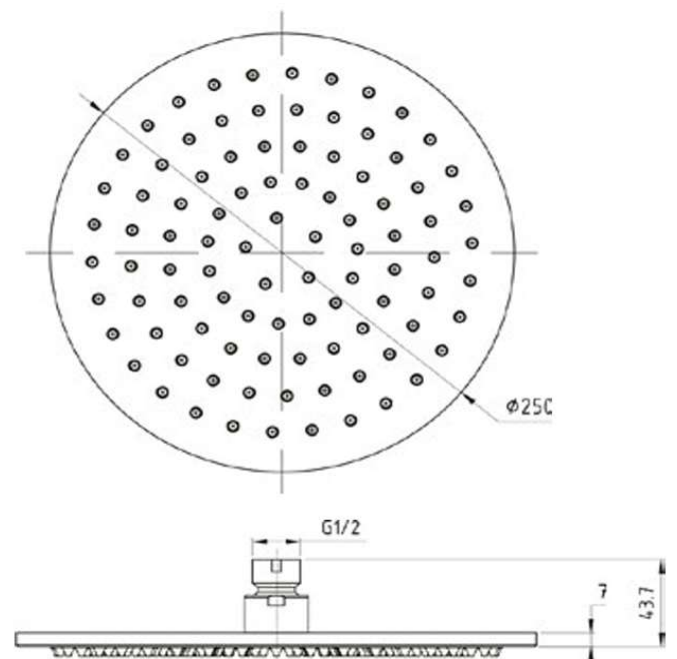

TECHNICAL DATA SHEET

Round Rain Shower Head

FH250-CH

TED®

Thirty Eight Degrees

10

YEARS
WARRANTY

SPECIFICATION

Brand	TED Digital
Range	Showering
Product Type	Shower Head
Material	Brass
Connection Size	1/2"

CODE(S) & FINSHES

FH250-CH	Chrome
----------	--------

PACK CONTENTS

Round Rain Shower Head

DIAGRAM

TECHNICAL INFORMATION

Round Rain Shower Head
1/2" BSP Female Connection with Ball Joint
Rub Clean Nozzles

FLOW RATE

Pressure (Bar)	Flow Rate (L/min)
0.5	7.1
1	10.7
2	15.4
3	19.2
4	22.2
5	22.5