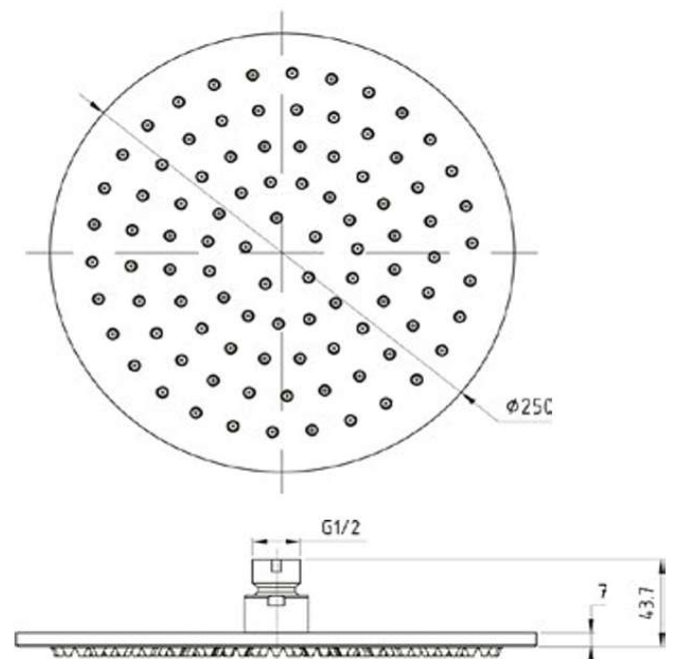

TECHNICAL DATA SHEET

Round Rain Shower Head

FH250-MB

TED[®]

Thirty Eight Degrees

10

YEARS
WARRANTY

SPECIFICATION

Brand	TED Digital
Range	Showering
Product Type	Shower Head
Material	Brass
Connection Size	1/2"

CODE(S) & FINSHES

FH250-MB	Matt Black
----------	------------

PACK CONTENTS

Round Rain Shower Head

DIAGRAM

TECHNICAL INFORMATION

Round Rain Shower Head
1/2" BSP Female Connection with Ball Joint
Rub Clean Nozzles

FLOW RATE

Pressure (Bar)	Flow Rate (L/min)
0.5	7.1
1	10.7
2	15.4
3	19.2
4	22.2
5	22.5