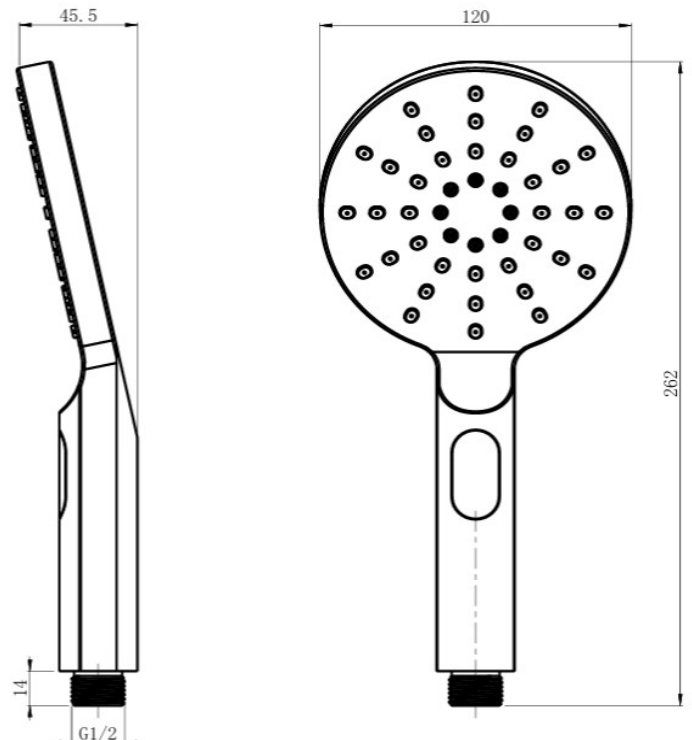

TECHNICAL DATA SHEET

Round Bat Style Hand Shower Only 3 Mode Brushed Brass

Thirty Eight Degrees

HSR-3M-BB

10
YEARS
WARRANTY

SPECIFICATION

Brand	TED Digital
Range	Showering
Product Type	Round Multifunction Handset
Material	ABS
Connection Size	1/2"

CODE(S) & FINSHES

HSR-3M-BB	Brushed Brass
-----------	---------------

PACK CONTENTS

Handset only

DIAGRAM

TECHNICAL INFORMATION

Round Handset with Mode Button
1, 2, 1+2 Modes

FLOW RATE