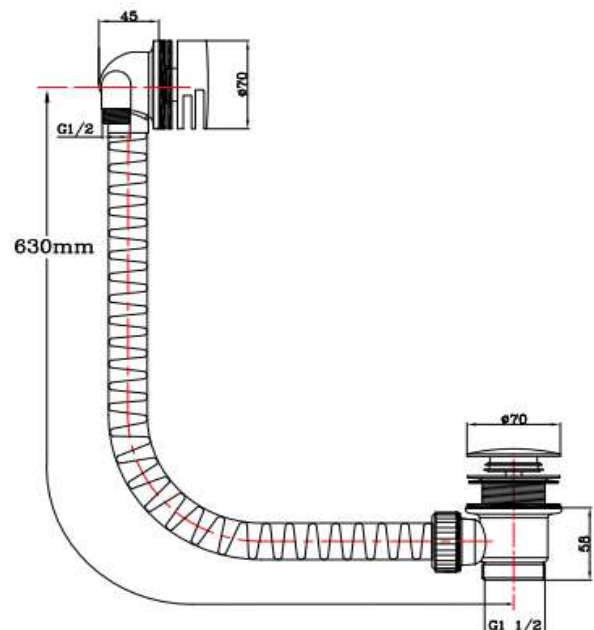

TECHNICAL DATA SHEET

Slimline Overflow Bath Filler Brushed Brass

OFBF-BB

TED®

Thirty Eight Degrees

10

YEARS
WARRANTY

SPECIFICATION

Brand	TED Digital
Range	Showering
Product Type	Overflow Bath Filler
Material	Brass
Connection Size	1/2" inlet; 1 1/2" outlet

CODE(S) & FINSHES

OFBF-BB	Brushed Brass
---------	---------------

PACK CONTENTS

Clicker Waste
Overflow filler with one inlet elbow fitted
Overflow to waste tube (transparent reinforced)
Additional inlet elbow for hot/cold inlets

DIAGRAM

TECHNICAL INFORMATION

Overflow bath filler & click clack waste
630mm long overflow tube
Additional inlet elbow for hot/cold inlets