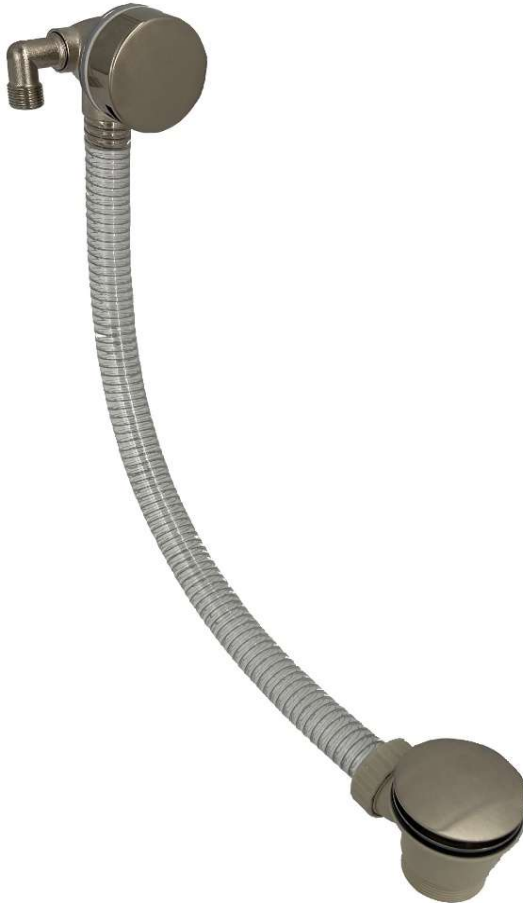

## Slimline Overflow Bath Filler Brushed Nickel

OFBF-BN

### SPECIFICATION

Brand	TED Digital
Range	Showering
Product Type	Overflow Bath Filler
Material	Brass
Connection Size	1/2" inlet; 1 1/2" outlet

### PACK CONTENTS

- Clicker Waste
- Overflow filler with one inlet elbow fitted
- Overflow to waste tube (transparent reinforced)
- Additional inlet elbow for hot/cold inlets

### TECHNICAL INFORMATION

- Overflow bath filler & click clack waste
- 630mm long overflow tube
- Additional inlet elbow for hot/cold inlets