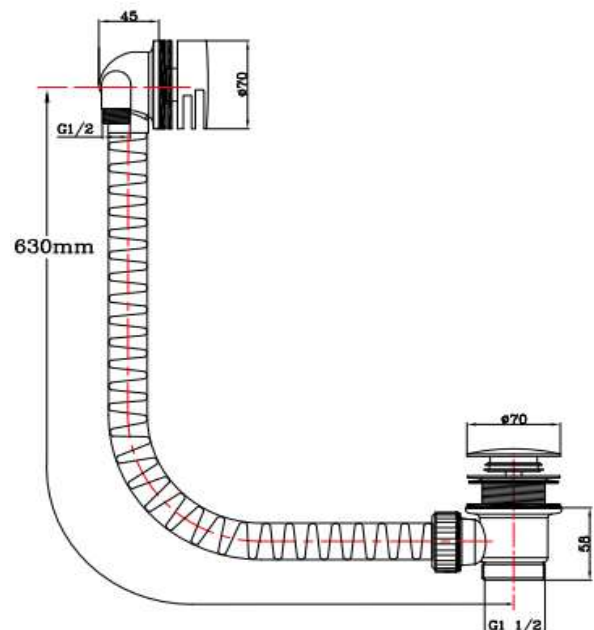

### SPECIFICATION

Brand	TED Digital
Range	Showering
Product Type	Overflow Bath Filler
Material	Brass
Connection Size	1/2" inlet; 1 1/2" outlet

### PACK CONTENTS

- Clicker Waste
- Overflow filler with one inlet elbow fitted
- Overflow to waste tube (transparent reinforced)
- Additional inlet elbow for hot/cold inlets

### TECHNICAL INFORMATION

- Overflow bath filler & click clack waste
- 630mm long overflow tube
- Additional inlet elbow for hot/cold inlets