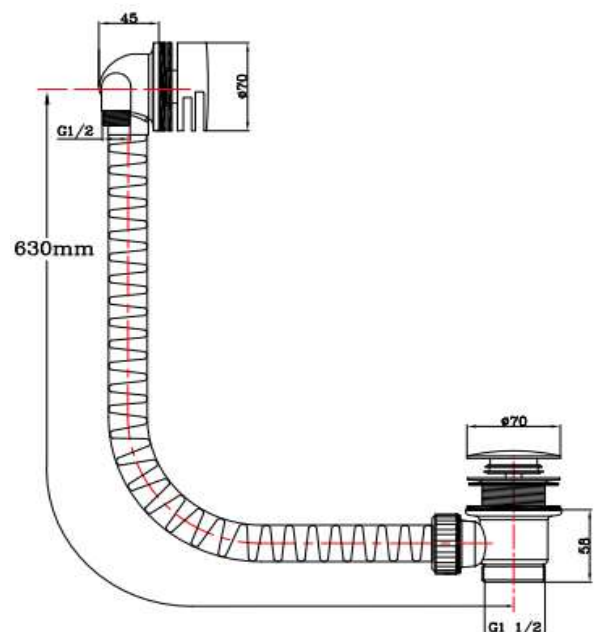

SPECIFICATION

Brand	TED Digital
Range	Showering
Product Type	Overflow Bath Filler
Material	Brass
Connection Size	1/2" inlet; 1 1/2" outlet

CODE(S) & FINSHES

OFBF-CH	Chrome
---------	--------

PACK CONTENTS

- Clicker Waste
- Overflow filler with one inlet elbow fitted
- Overflow to waste tube (transparent reinforced)
- Additional inlet elbow for hot/cold inlets

DIAGRAM

TECHNICAL INFORMATION

- Overflow bath filler & click clack waste
- 630mm long overflow tube
- Additional inlet elbow for hot/cold inlets