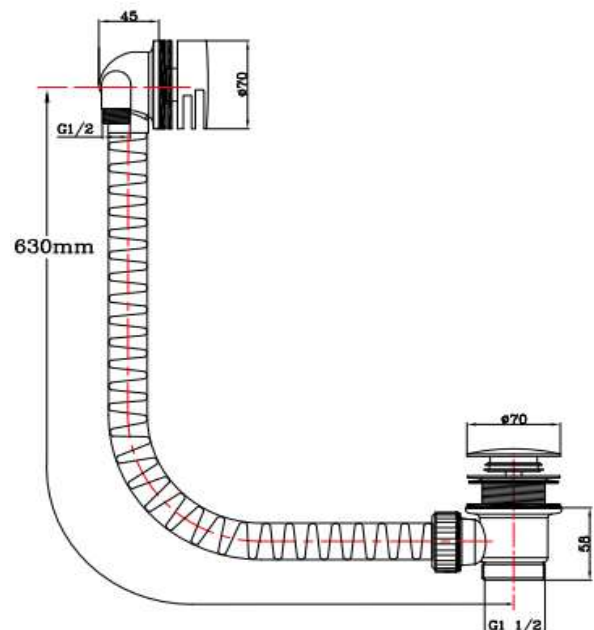

TECHNICAL DATA SHEET

Slimline Overflow Bath Filler Gunmetal Grey

Thirty Eight Degrees

OBF-F-GG

10
YEARS
WARRANTY

SPECIFICATION

| | |
|-----------------|---------------------------|
| Brand | TED Digital |
| Range | Showering |
| Product Type | Overflow Bath Filler |
| Material | Brass |
| Connection Size | 1/2" inlet; 1 1/2" outlet |

CODE(S) & FINSHES

| | |
|----------|---------------|
| OBF-F-GG | Gunmetal Grey |
|----------|---------------|

PACK CONTENTS

- Clicker Waste
- Overflow filler with one inlet elbow fitted
- Overflow to waste tube (transparent reinforced)
- Additional inlet elbow for hot/cold inlets

DIAGRAM

TECHNICAL INFORMATION

Overflow bath filler & click clack waste
630mm long overflow tube
Additional inlet elbow for hot/cold inlets

FLOW RATE

| Pressure (Bar) | Flow Rate (L/min) |
|----------------|-------------------|
| 0.2 | 6.9 |
| 0.5 | 11.2 |
| 1 | 16.4 |
| 2 | 24.5 |
| 2.5 | 27.7 |