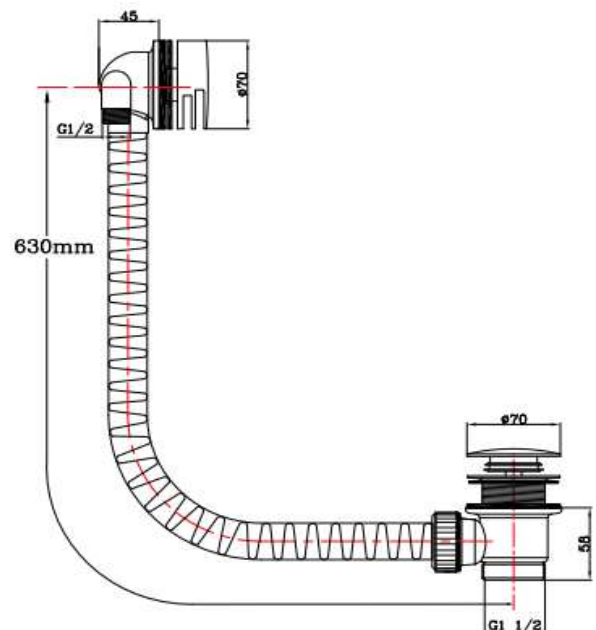

TECHNICAL DATA SHEET

Slimline Overflow Bath Filler Matt Black

OFBF-MB

TED[®]

Thirty Eight Degrees

10
YEARS
WARRANTY

SPECIFICATION

Brand	TED Digital
Range	Showering
Product Type	Overflow Bath Filler
Material	Brass
Connection Size	1/2" inlet; 1 1/2" outlet

CODE(S) & FINSHES

OBBF-MB	Matt Black
---------	------------

PACK CONTENTS

- Clicker Waste
- Overflow filler with one inlet elbow fitted
- Overflow to waste tube (transparent reinforced)
- Additional inlet elbow for hot/cold inlets

DIAGRAM

TECHNICAL INFORMATION

Overflow bath filler & click clack waste
630mm long overflow tube
Additional inlet elbow for hot/cold inlets

FLOW RATE

Pressure (Bar)	Flow Rate (L/min)
0.2	6.9
0.5	11.2
1	16.4
2	24.5
2.5	27.7