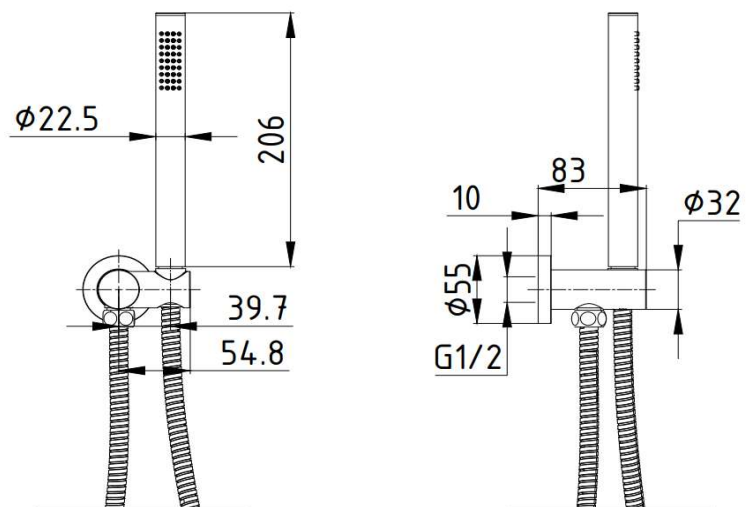

TECHNICAL DATA SHEET

Round Hand Shower Set Brushed Brass

RHSS-BB

TED[®]

Thirty Eight Degrees

10
YEARS
WARRANTY

SPECIFICATION

Brand	TED Digital
Range	Showering
Product Type	Round Hand Shower Set
Material	Brass
Connection Size	1/2"

CODE(S) & FINSHES

RHSS-BB	Brushed Brass
---------	---------------

PACK CONTENTS

- Bracket with outlet and swivel
- Decorative collar
- Pencil handset
- Colour matched spiral hose

DIAGRAM

TECHNICAL INFORMATION

- Round Hand Shower Set
- Bracket with integrated outlet elbow
- Swivel bracket

FLOW RATE

Pressure (Bar)	Flow Rate (L/min)
0.5	7.1
1	10.7
2	15.4
3	19.2
4	22.0
5	22.1