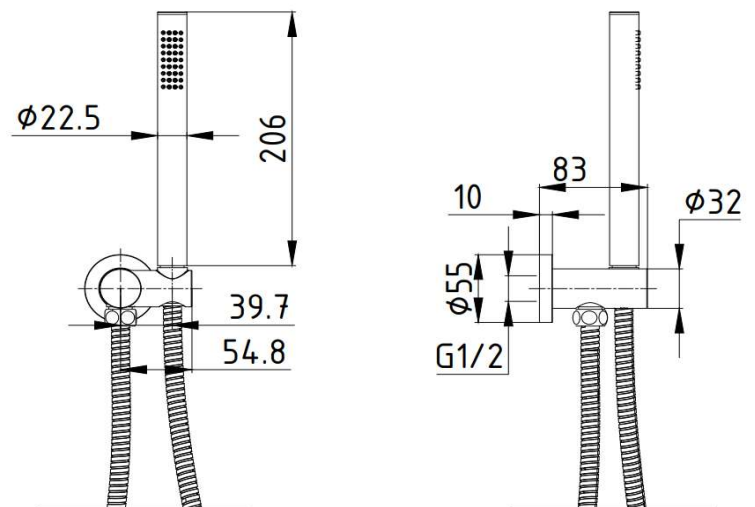

TECHNICAL INFORMATION

- Round Hand Shower Set
- Bracket with integrated outlet elbow
- Swivel bracket

FLOW RATE

Pressure (Bar)	Flow Rate (L/min)
0.5	7.1
1	10.7
2	15.4
3	19.2
4	22.0
5	22.1