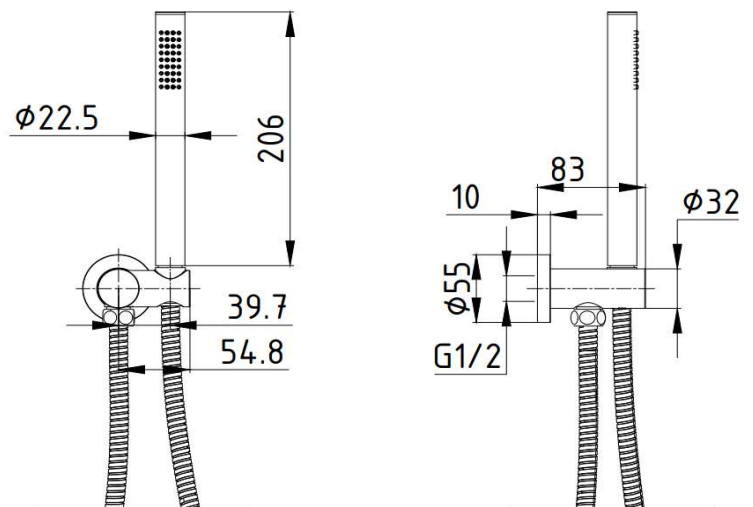

TECHNICAL DATA SHEET

Round Hand Shower Set Brushed Bronze

RHSS-BR

TED[®]

Thirty Eight Degrees

10
YEARS
WARRANTY

SPECIFICATION

Brand	TED Digital
Range	Showering
Product Type	Round Hand Shower Set
Material	Brass
Connection Size	1/2"

CODE(S) & FINSHES

RHSS-BR	Brushed Bronze
---------	----------------

PACK CONTENTS

- Bracket with outlet and swivel
- Decorative collar
- Pencil handset
- Colour matched spiral hose

DIAGRAM

TECHNICAL INFORMATION

- Round Hand Shower Set
- Bracket with integrated outlet elbow
- Swivel bracket

FLOW RATE

Pressure (Bar)	Flow Rate (L/min)
0.5	7.1
1	10.7
2	15.4
3	19.2
4	22.0
5	22.1