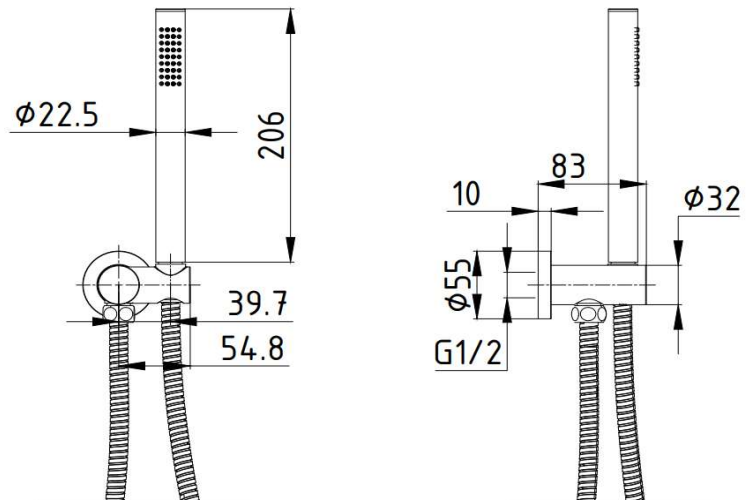

TECHNICAL DATA SHEET

Round Hand Shower Set Chrome

RHSS-CH

TED[®]

Thirty Eight Degrees

10
YEARS
WARRANTY

SPECIFICATION

Brand	TED Digital
Range	Showering
Product Type	Round Hand Shower Set
Material	Brass
Connection Size	1/2"

CODE(S) & FINSHES

RHSS-CH	Chrome
---------	--------

PACK CONTENTS

- Bracket with outlet and swivel
- Decorative collar
- Pencil handset
- Colour matched spiral hose

DIAGRAM

TECHNICAL INFORMATION

- Round Hand Shower Set
- Bracket with integrated outlet elbow
- Swivel bracket

FLOW RATE

Pressure (Bar)	Flow Rate (L/min)
0.5	7.1
1	10.7
2	15.4
3	19.2
4	22.0
5	22.1