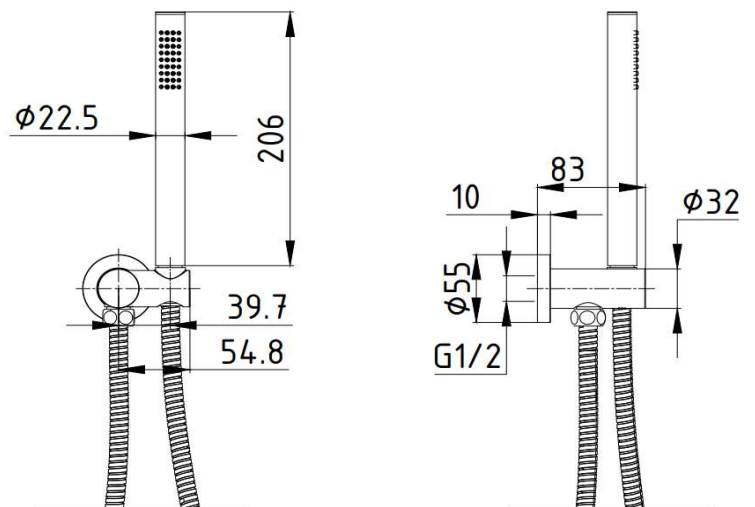

DIAGRAM

TECHNICAL INFORMATION

- Round Hand Shower Set
- Bracket with integrated outlet elbow
- Swivel bracket

FLOW RATE

Pressure (Bar)	Flow Rate (L/min)
0.5	7.1
1	10.7
2	15.4
3	19.2
4	22.0
5	22.1