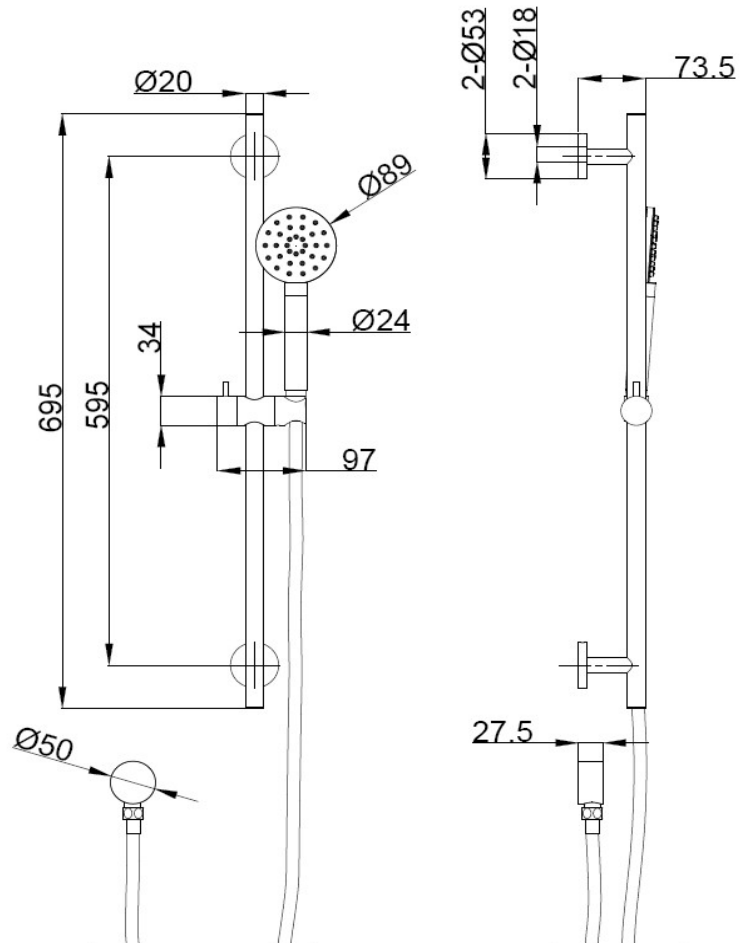

TECHNICAL DATA SHEET

Round Slide Rail Kit with Wall Outlet and Single Mode Handset Brushed Bronze

TED[®]

SLIKIT-BR

Thirty Eight Degrees

10
YEARS
WARRANTY

SPECIFICATION

Brand	TED Digital
Range	Showering
Product Type	Sliderrail kit
Material	Brass
Connection Size	1/2"

CODE(S) & FINSHES

SLIKIT-BR	Brushed Bronze
-----------	----------------

DIAGRAM

TECHNICAL INFORMATION

Sliderrail kit
Outlet elbow requires backplate elbow in wall with 1/2" BSP female thread

PACK CONTENTS

Single function handset
Outlet elbow
Sliderrail
Spiral hose with fine pitch