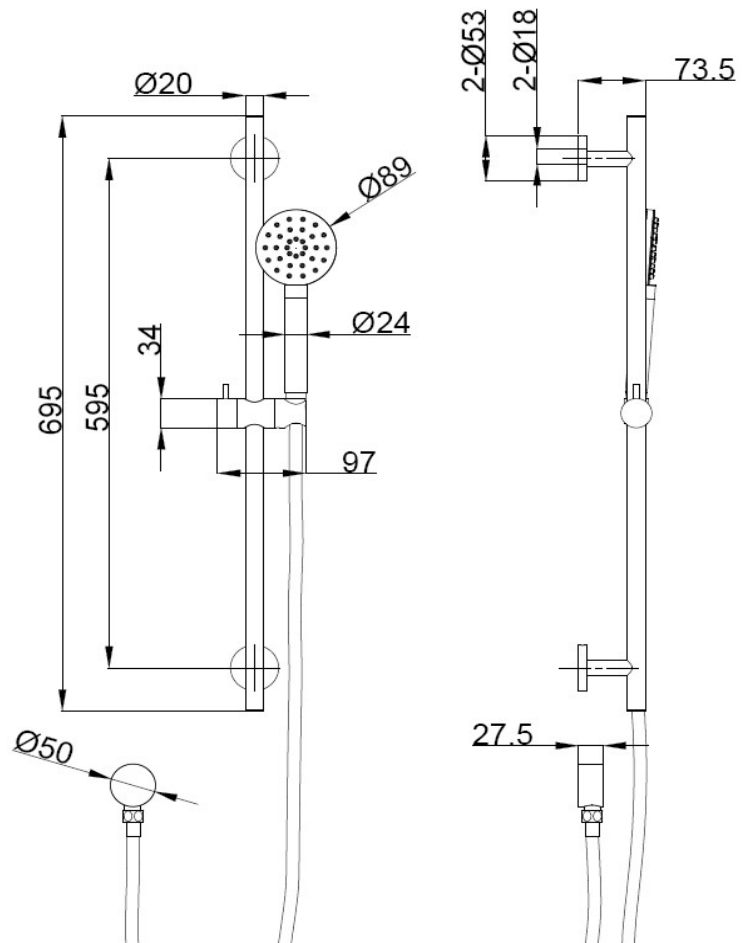

TECHNICAL DATA SHEET

Round Slide Rail Kit with Wall Outlet and Single Mode Handset Chrome

TED[®]

SLIKIT-CH

Thirty Eight Degrees

10
YEARS
WARRANTY

SPECIFICATION

Brand	TED Digital
Range	Showering
Product Type	Sliderail kit
Material	Brass
Connection Size	1/2"

CODE(S) & FINSHES

SLIKIT-CH	Chrome
-----------	--------

DIAGRAM

TECHNICAL INFORMATION

Sliderail kit
Outlet elbow requires backplate elbow in wall with 1/2" BSP female thread

PACK CONTENTS

Single function handset
Outlet elbow
Sliderail
Spiral hose with fine pitch