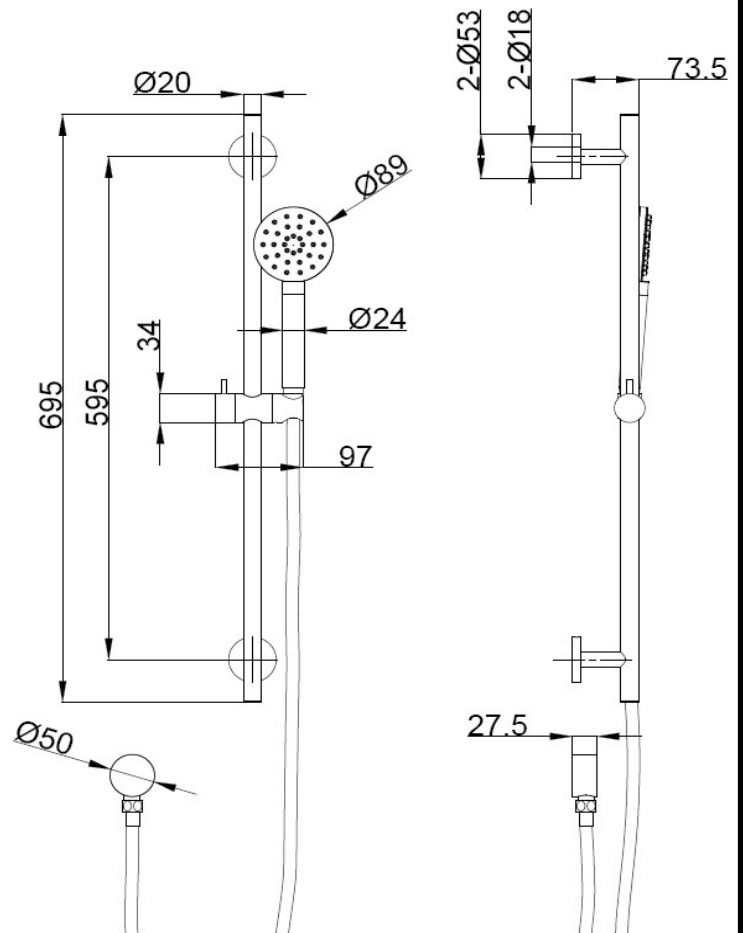

TECHNICAL DATA SHEET

Round Slide Rail Kit with Wall Outlet and Single Mode Handset Gunmetal Grey

TED[®]

SLIKIT-GG

Thirty Eight Degrees

10
YEARS
WARRANTY

SPECIFICATION

Brand	TED Digital
Range	Showering
Product Type	Sliderail kit
Material	Brass
Connection Size	1/2"

CODE(S) & FINSHES

SLIKIT-GG	Gunmetal Grey
-----------	---------------

DIAGRAM

TECHNICAL INFORMATION

Sliderail kit
Outlet elbow requires backplate elbow in wall with 1/2" BSP female thread

PACK CONTENTS

- Single function handset
- Outlet elbow
- Sliderail
- Spiral hose with fine pitch