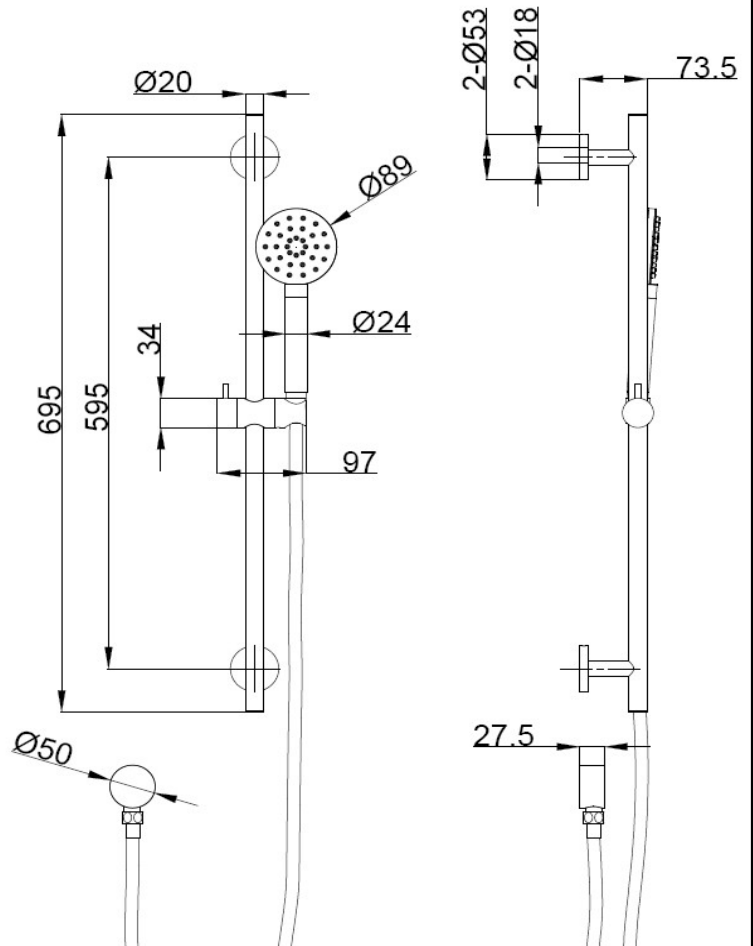

TECHNICAL DATA SHEET

Round Slide Rail Kit with Wall Outlet and Single Mode Handset Matt Black

TED[®]

SLIKIT-MB

Thirty Eight Degrees

10
YEARS
WARRANTY

SPECIFICATION

Brand	TED Digital
Range	Showering
Product Type	Sliderail kit
Material	Brass
Connection Size	1/2"

CODE(S) & FINSHES

SLIKIT-MB	Matt Black
-----------	------------

DIAGRAM

TECHNICAL INFORMATION

Sliderail kit
Outlet elbow requires backplate elbow in wall
with 1/2" BSP female thread

PACK CONTENTS

Single function handset
Outlet elbow
Sliderail
Spiral hose with fine pitch