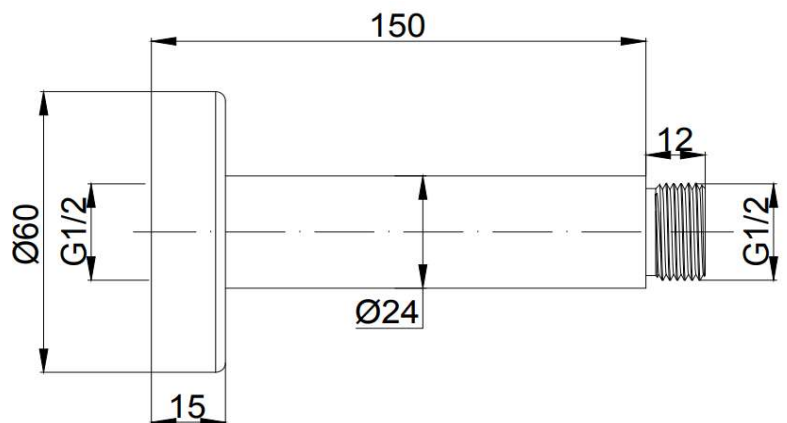

### SPECIFICATION

|                 |                            |
|-----------------|----------------------------|
| Brand           | TED Digital                |
| Range           | Showering                  |
| Product Type    | Ceiling Mounted Shower Arm |
| Material        | Brass                      |
| Connection Size | 1/2"                       |

### TECHNICAL INFORMATION

Ceiling Mounted Shower Arm

Drill Hole Diameter  $\varnothing$ 30-32mm