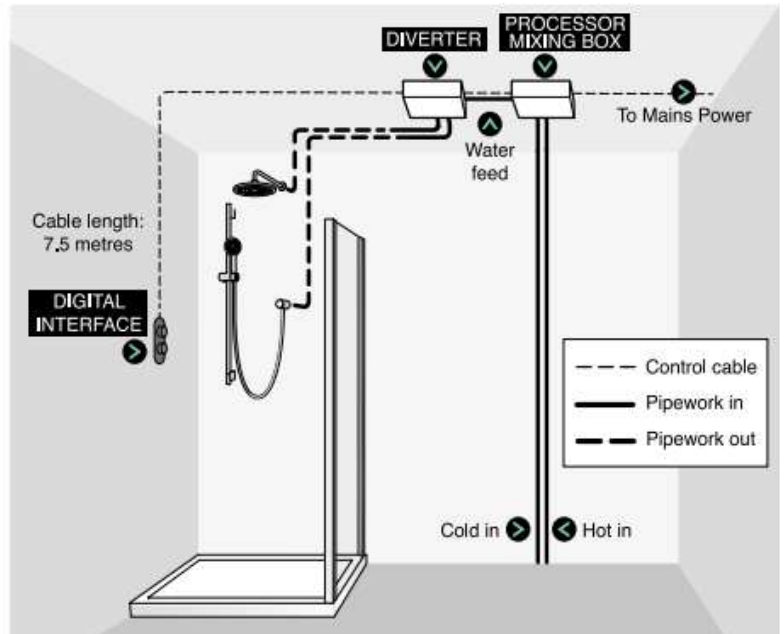

# TECHNICAL DATA SHEET

Togo 2/3 Outlet Digital Shower, Ring Backplates, 7 Colours

Thirty Eight Degrees

TOG-RING-XX

5

YEARS  
WARRANTY

The illustration shows a typical loft-mounted installation, where the Diverter and Processor/Mixing Box are concealed in the loft.

**IMPORTANT INSTALLATION INFORMATION:**

**Power Cable Protection:**

Ensure the power cable is installed within a conduit for protection and easy access.

**Processor Accessibility:**

The processor must remain accessible at all times.

**Connecting the Wireless Button:**

- Completely power off the digital system: Unplug it from the wall, then immediately plug it back in, or
- Remove the fuse from the spur and immediately replace it.
- Quickly press the wireless button twice and wait for several seconds.
- Press the wireless button again. It should now be paired with the system.

**TED DIGITAL PROCESSOR/MIXING BOX**

**TED DIGITAL DIVERTER**

**System Connection Diagram**