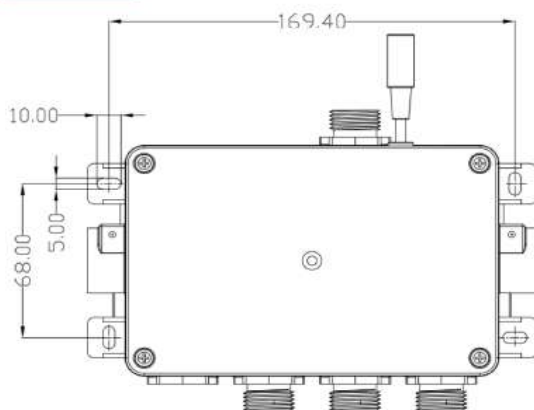

TED DIGITAL DIVERTER