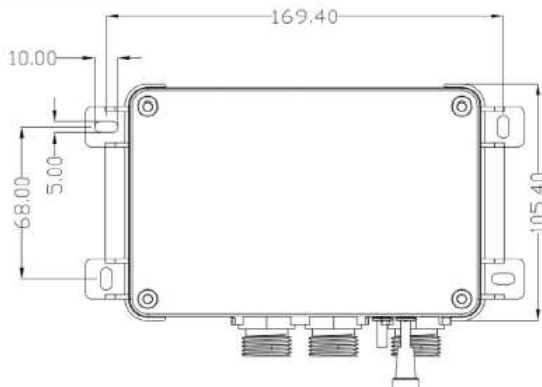

TED DIGITAL PROCESSOR/MIXING BOX