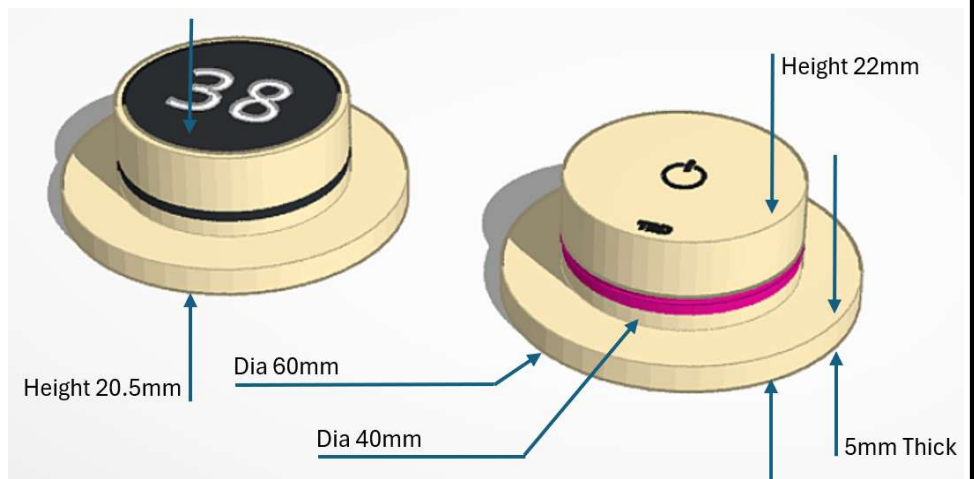

DIAGRAM of CONTROLS