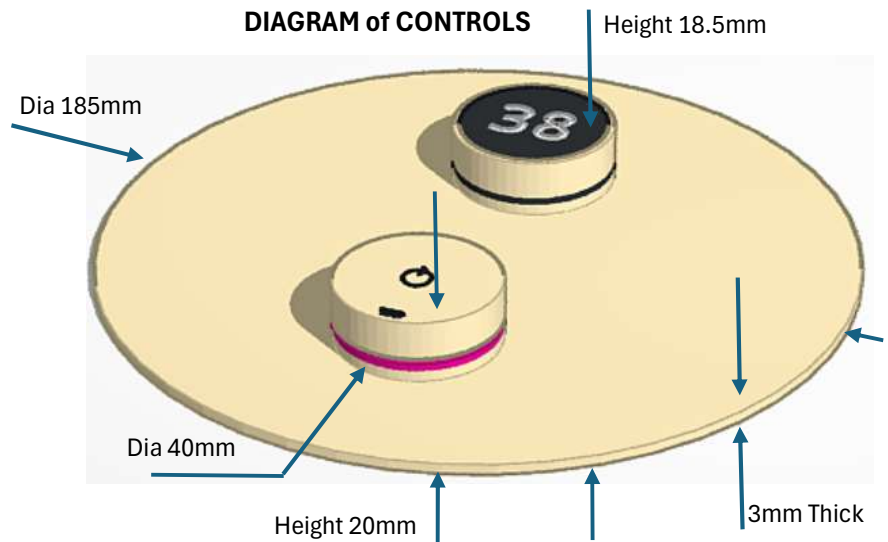

TECHNICAL DATA SHEET

Togo 2/3 Outlet Digital Shower, Large Round Backplate, 7 Colours

Thirty Eight Degrees

TOG-RND-XX

5
YEARS
WARRANTY

SPECIFICATION

Brand	TED Digital
Range	Showering
Product Type	Togo 2/3 Outlet Digital Shower
Material	Brass controls, s/steel plate
Connection Size	1/2" BSP inlets; 1/2" BSP outlets

CODE(S) & FINSHES

TOG-RND-BB	Brushed Brass
TOG-RND-BN	Brushed Nickel
TOG-RND-BR	Brushed Bronze
TOG-RND-CH	Chrome
TOG-RND-GG	Gunmetal Grey
TOG-RND-MB	Matt Black
TOG-RND-MW	Matt White

PACK CONTENTS

- Circular Backplate (fit vertically or horizontally)
- Controls pack (button and screen) with colour-matched trims
- Digital processor mixing box
- Digital diverter
- Cables
- Power supply

TECHNICAL INFORMATION

Connecting pipework not supplied.
40mm min wall depth for controls.
Min 42mm diameter holes in wall required for controls.
Cables to be installed in conduit for future maintenance access.

FLOW RATES

Pressure (Bar)	Flow Rate (L/min)
0.2	6.9
0.5	11.2
1	16.4
2	24.5
2.5	27.7

DIAGRAM of CONTROLS

TECHNICAL DATA SHEET

Togo 2/3 Outlet Digital Shower, Large Round Backplate, 7 Colours

Thirty Eight Degrees