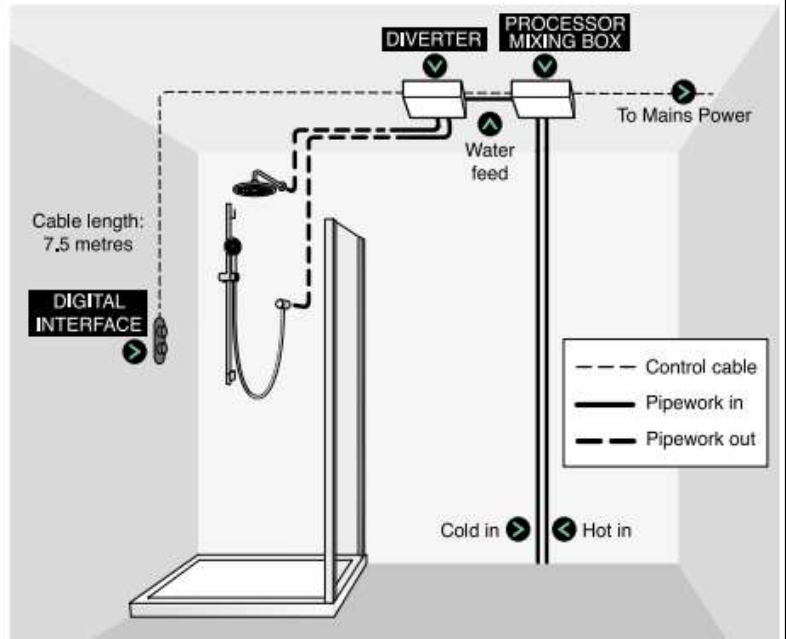

FLOW RATES

Pressure (Bar)	Flow Rate (L/min)
0.2	6.9
0.5	11.2
1	16.4
2	24.5
2.5	27.7

DIAGRAM of CONTROLS

TECHNICAL DATA SHEET

Togo 2/3 Outlet Digital Shower, Large Round Backplate, 7 Colours

Thirty Eight Degrees

TOG-RND-XX

5
YEARS
WARRANTY

The illustration shows a typical loft-mounted installation, where the Diverter and Processor/Mixing Box are concealed in the loft.

IMPORTANT INSTALLATION INFORMATION:

Power Cable Protection:

Ensure the power cable is installed within a conduit for protection and easy access.

Processor Accessibility:

The processor must remain accessible at all times.

Connecting the Wireless Button:

- Completely power off the digital system: Unplug it from the wall, then immediately plug it back in, or
- Remove the fuse from the spur and immediately replace it.
- Quickly press the wireless button twice and wait for several seconds.
- Press the wireless button again. It should now be paired with the system.

TED DIGITAL PROCESSOR/MIXING BOX

TED DIGITAL DIVERTER

System Connection Diagram