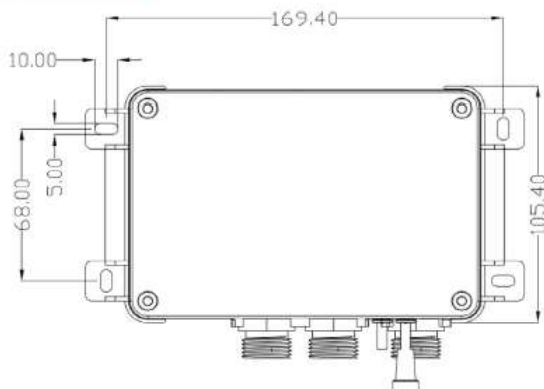

TED DIGITAL PROCESSOR/MIXING BOX