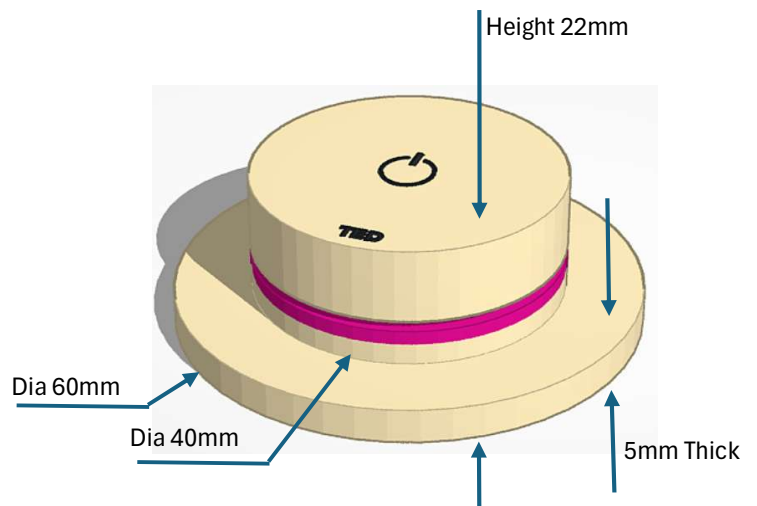

TECHNICAL DATA SHEET

Togo Single Outlet Digital Shower, Ring Backplate, 7 Colours

Thirty Eight Degrees

TOG-SIN-XX

SPECIFICATION

Brand	TED Digital
Range	Showering
Product Type	Togo 1 Outlet Digital Shower
Material	Brass controls, brass ring
Connection Size	1/2" BSP inlets; 1/2" BSP outlets

TECHNICAL INFORMATION

Connecting pipework not supplied
40mm min wall depth for controls.

Min 34mm diameter hole in wall
required for control.

Cables to be installed in conduit for
future maintenance access.

FLOW RATES

Pressure (Bar)	Flow Rate (L/min)
0.2	6.9
0.5	11.2
1	16.4
2	24.5
2.5	27.7

DIAGRAM of CONTROLS

TECHNICAL DATA SHEET

Togo Single Outlet Digital Shower, Ring Backplate, 7 Colours

Thirty Eight Degrees